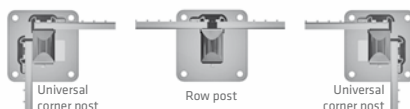

Safety distance from source of hazard

□ 120 mm

Effective length of element
500|1000|1500|2000 mm

Standard post

consisting of rectangular steel pipes with assembly set (post cap, drive-in mesh holder, plastic clamping element with steel screw, base plate)

Mesh elements

Horizontal round wires one-sided 5,5 mm or flat steel 15/6 mm, vertical wires 3,5 mm, spot-welded

Mesh size

distance of the horizontal wires 190 mm, standard distances of the vertical wires 19 mm That amounts to a mesh size of 19 x 190 mm

Horizontal wires one-sided 5,5 mm or flat steel 15/6 mm, vertical wires 3,5 mm, spot-welded

Height-adjustable base plate included within the scope of delivery

System height 2000 mm

Order no.	Colour group 2 RAL	Colour group 3 RAL	Colour group 4 RAL	Mesh elements/Posts in mm W x H
B18005019	2-7035	3-xxxx	4-xxxx	500 x 1800 mm
B18010019	2-7035	3-xxxx	4-xxxx	1000 x 1800 mm
B18015019	2-7035	3-xxxx	4-xxxx	1500 x 1800 mm
B18020019	2-7035	3-xxxx	4-xxxx	2000 x 1800 mm
Row post BRP2000	2-7035	3-xxxx	4-xxxx	60/40/2000 mm
Universal corner post BEPLR2000	2-7035	3-xxxx	4-xxxx	60/40/2000 mm