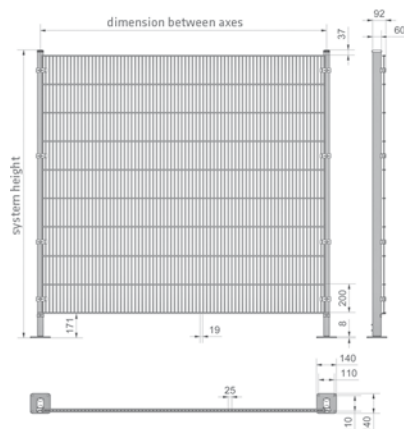

Safety distance from source of hazard

□ 120 mm

Effective length of element
500|1000|1500|2000 mm

Standard post

consisting of rectangular steel pipes with assembly set (post cap, drive-in mesh holder, plastic clamping element with steel screw, base plate)

Mesh elements

Horizontal round wires one-sided 5,5 mm or flat steel 15/6 mm, vertical wires 3,5 mm, spot-welded

Mesh size

distance of the horizontal wires 190 mm, standard distances of the vertical wires 19 mm That amounts to a mesh size of 19 x 190 mm

Horizontal wires one-sided 5,5 mm or flat steel 15/6 mm, vertical wires 3,5 mm, spot-welded

Height-adjustable base plate included within the scope of delivery

System height 2000 mm

Order no.	Colour group 2 RAL	Colour group 3 RAL	Colour group 4 RAL	Mesh elements/Posts in mm W x H
B18005019	2-7035	3-xxxx	4-xxxx	500 x 1800 mm
B18010019	2-7035	3-xxxx	4-xxxx	1000 x 1800 mm
B18015019	2-7035	3-xxxx	4-xxxx	1500 x 1800 mm
B18020019	2-7035	3-xxxx	4-xxxx	2000 x 1800 mm
Row post BRP2000	2-7035	3-xxxx	4-xxxx	60/40/2000 mm
Universal corner post BEPLR2000	2-7035	3-xxxx	4-xxxx	60/40/2000 mm

System height 2200 mm

Order no.	Colour group 2 RAL	Colour group 3 RAL	Colour group 4 RAL	Mesh elements/Posts in mm W x H
B20005019	2-7035	3-xxxx	4-xxxx	500 x 2000 mm
B20010019	2-7035	3-xxxx	4-xxxx	1000 x 2000 mm
B20015019	2-7035	3-xxxx	4-xxxx	1500 x 2000 mm
B20020019	2-7035	3-xxxx	4-xxxx	2000 x 2000 mm
Row post BRP2200	2-7035	3-xxxx	4-xxxx	60/40/2200 mm
Universal corner post BEPLR2200	2-7035	3-xxxx	4-xxxx	60/40/2200 mm